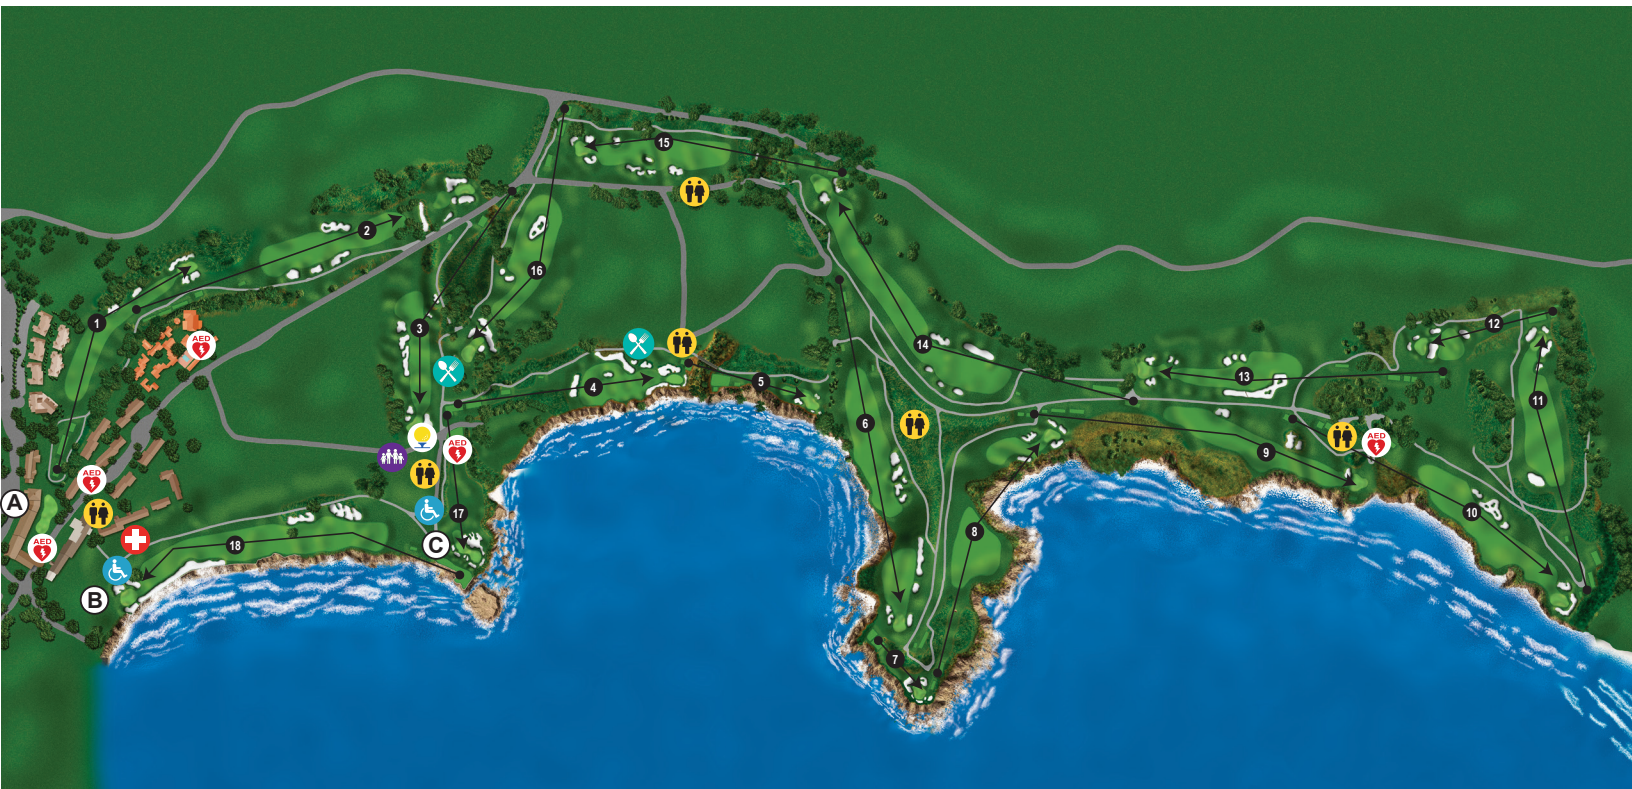

THE COURSES

LEGEND

- | | |
|-------------------|---|
| ADA Viewing Areas | Family Fun Zone |
| Defibrillator | CapTech Par 3 Challenge |
| First Aid | Player Shuttle Drop-off & Pick-up |
| Restrooms | The Wharf at 18 Green (Private Hospitality) |
| Concessions | Viewing Deck |

PEBBLE BEACH
GOLF LINKS